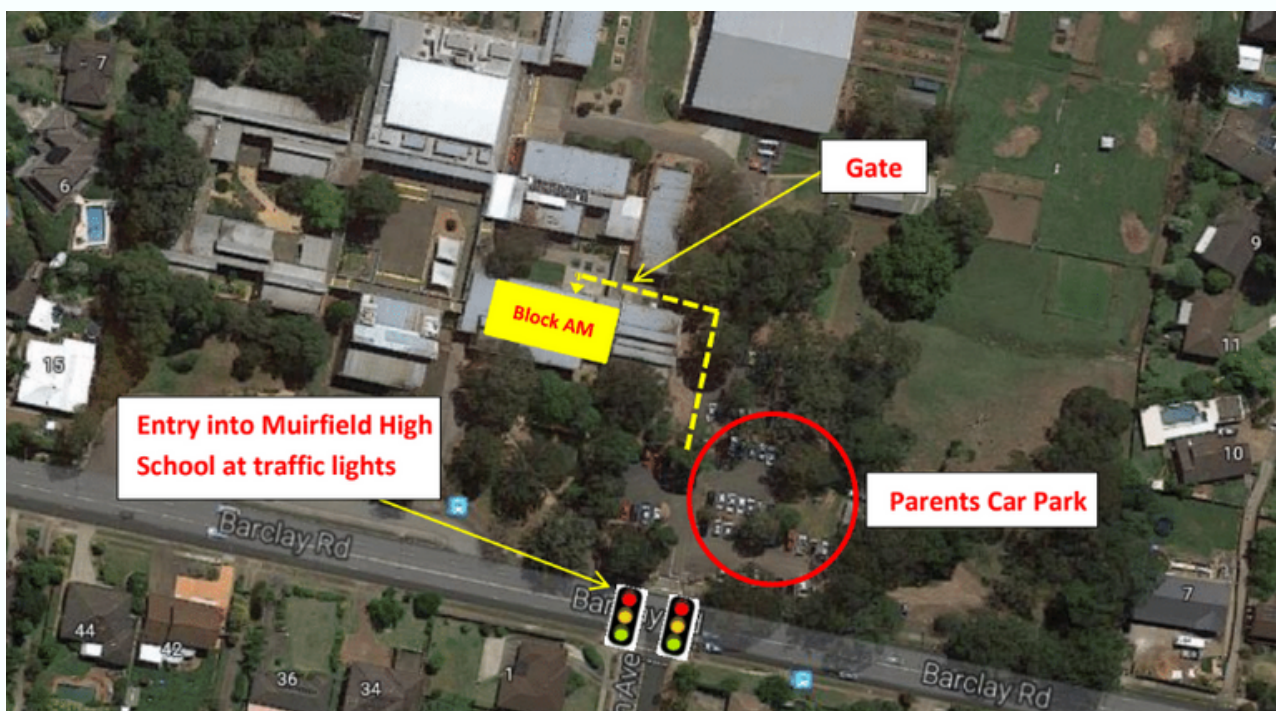

Locate Us – Inspire Carlingford

Inspire Carlingford is located at:

Muirfield High School
Barclay Road, North Rocks NSW 2151
7:30am - 6:00pm

REMINDER:

When dropping off your children, please enter the centre with your children and make sure they are signed in by a staff member.