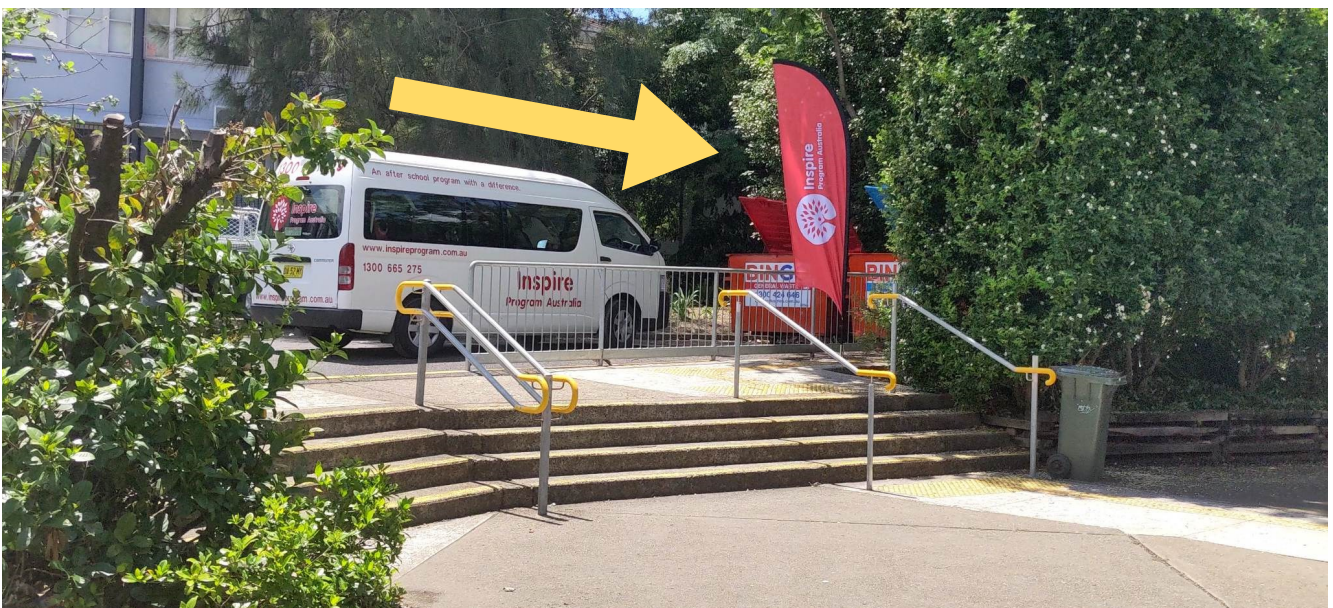

INSPIRE SEVEN HILLS

Our Location: Seven Hills High School, Johnson Avenue, Seven Hills 2147

Head Office: 1300 665 275

Turn into Gate 2 from Johnson Avenue, to access the car park.

From the car park follow the Inspire signage/cones until you reach the centre.

We are located in Block C. Turn left after entering to see our registration table.