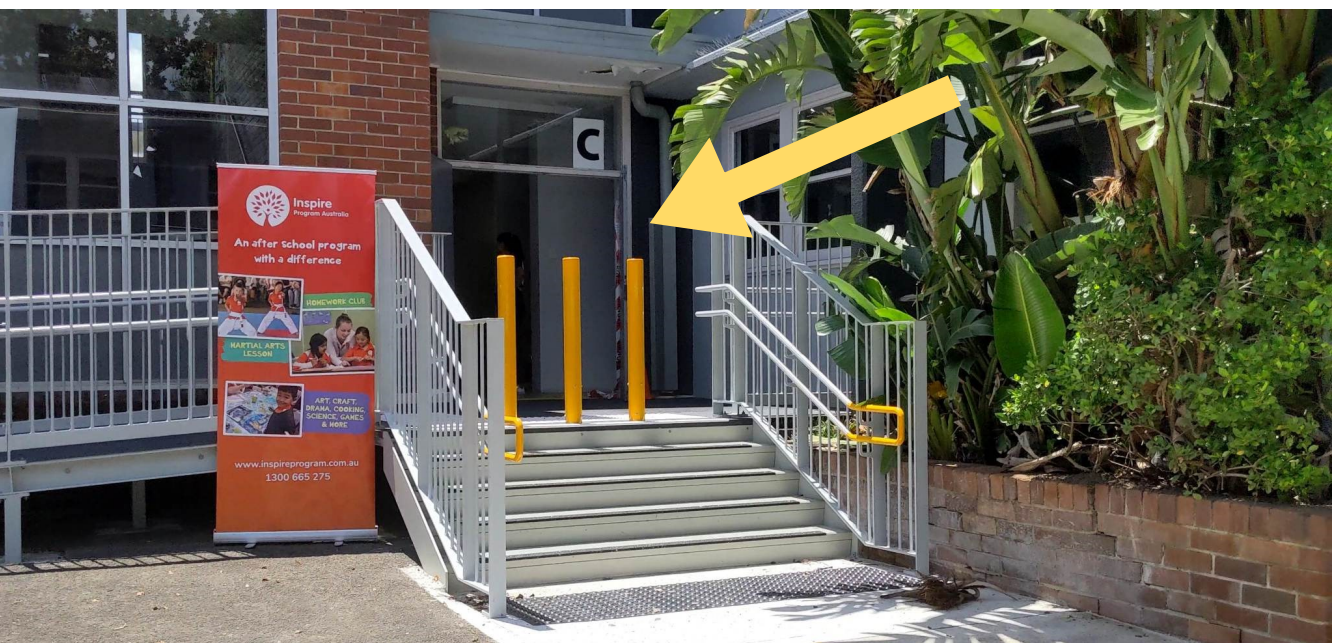

INSPIRE SEVEN HILLS

Our Location: Seven Hills High School, Johnson Avenue, Seven Hills 2147

Head Office: 1300 665 275

Turn into Gate 2 from Johnson Avenue, to access the car park.

From the car park follow the Inspire signage/cones until you reach the centre.