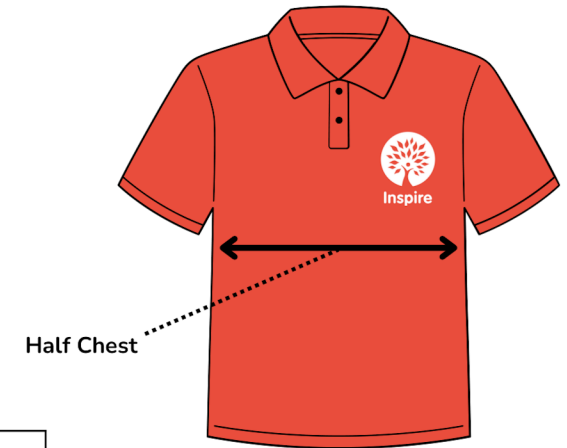

Inspire Uniform

Size Chart

Taekwondo Belt

Size	0	1	2
Length (cm)	180	200	220

Inspire Polo Shirt

Size	4	6	8	10	12	14
Half Chest (cm)	39	41	43	45	47	48

Taekwondo Pants

Size	0000	000	00	0	1	2	3
Height (cm)	100	110	120	130	140	150	160